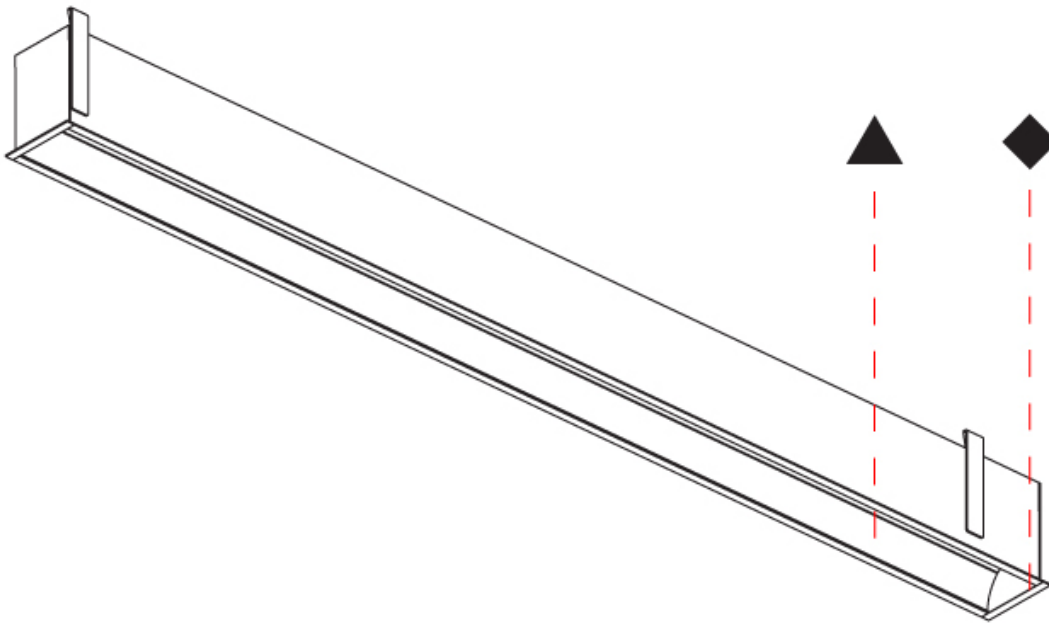

GROOVE SQUARE RECESSED

A35663-

PROJECT _____

TYPE _____

SPECIFIER _____

QUANTITY _____

DATE _____

A