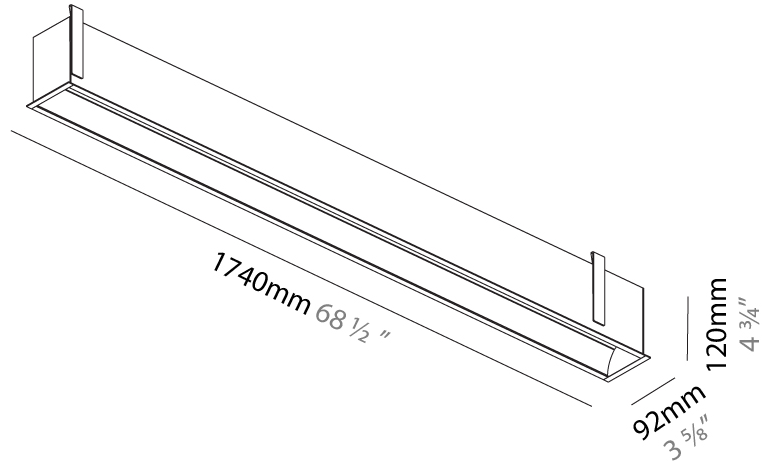

GENERAL

Series: Groove
Subseries: Groove Square
Brand: Prolicht
Division: Architectural
Mounting Type: Recessed
Mounting Location: Ceiling
Subcategory: Profile

PHYSICAL

Shape: Rectangle
Length (mm): 1740
Length (in): 68 1/2
Width (mm): 92
Width (in): 3 5/8
Height (mm): 120
Height (in): 4 3/4
Ceiling Thickness (mm): 10 - 25
Ceiling Thickness (in): 3/8 - 1
Min. Recessing Depth (mm): 160
Min. Recessing Depth (in): 6 5/16
Light Distribution: Direct
Weight (kg): 7.529
Weight (lbs): 16.56
Diffuser: PMMA - Opal
Fixture Finish: ANA / SSR / BKV / CWI / CRY / HAB / MSR / UFT / ITA / RUA / OGR / FTG / MYG / RWR / LOD / PUS / FRO / FUP / KIA / POP / BLS / SPG / MEY / GOH / GUM / CHC / COM / ABZ / JAG / OBR / MOS / ROR
Fixture Material: Aluminum
Cut-out Measurements: 1730mm / 68 1/8" x 85mm / 3 3/8"

ELECTRICAL

Lamp Type: LED (Zhaga Standard)
Input Wattage (W): 30.4
Total Output Wattage (W): 24 / 19.2 (3500K)
Dimming: 0-10V Dimming / Phase Dimming (120Vac Only)
Driver Included: Yes
Driver Location: Integrated
Driver Type: Constant Current - 120 / 277Vac
Driver Class: Class 2
Input Voltage (V): 120 - 277
Constant Current (MA): 350 / 600 (3500K)

LED

Color Temperature (*K): 3000 / 3500 / 4000
Max. Delivered Lumen (lm): 2050 / 2127 / 2170
CRI: >90 CRI
Lamp Life (hrs): 50000

OPTICAL

RATINGS AND CERTIFICATIONS

Certified By: Certified for North American Standards
IP rating: IP20