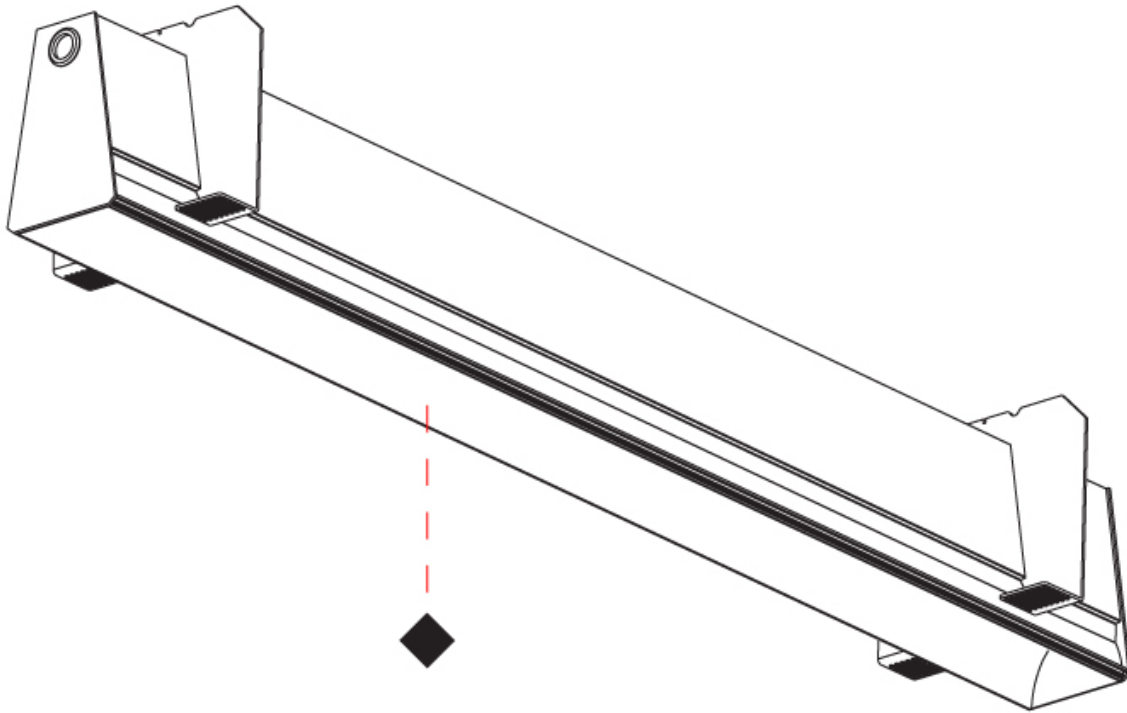

GROOVE SQUARE TRIMLESS

A35651-

PROJECT

TYPE

SPECIFIER

QUANTITY

DATE

A